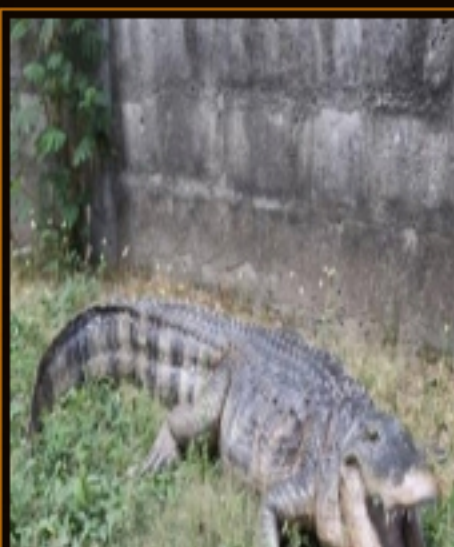

Approx weight:- 43kg

This 7ft tall standing Polar Bear figure is super to use in an Arctic or Polar themed area, as part of a Christmas display or to promote cold and frozen produce. The figure looks fantastic with our 4ft Penguin models in a winter-wonderland theme. This white bear can also be painted brown to order to make a fantastic standing Grizzly Bear for North American themes. We also have a small Baby Polar Bear with Ice-cream (JR 2500).

## WILD ANIMAL THEME

**Alligator Head** £169.00  
Plus VAT

**Alligator Kalman** £450.00  
Plus VAT

**Baby Giraffe 8ft** £485.00  
Plus VAT

**American Alligator** £299.00  
Plus VAT

**Anaconda on a tree** £598.00  
Plus VAT