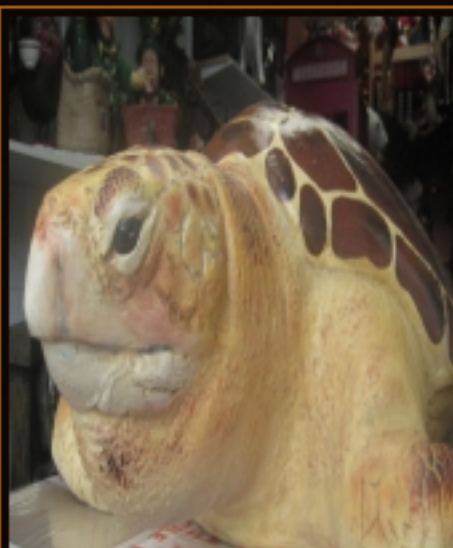

Approx weight:- 43kg

This 7ft tall standing Polar Bear figure is super to use in an Arctic or Polar themed area, as part of a Christmas display or to promote cold and frozen produce. The figure looks fantastic with our 4ft Penguin models in a winter-wonderland theme. This white bear can also be painted brown to order to make a fantastic standing Grizzly Bear for North American themes. We also have a small Baby Polar Bear with Ice-cream (JR 2500).

## WILD ANIMAL THEME

Lion King ... £445.00  
Plus VAT

Lion King Standing ... £485.00  
Plus VAT

Lioness lying-down ... £445.00  
Plus VAT

Loggerhead Turtle ... £169.00  
Plus VAT

Monkey / Chimpazzee ... £169.00  
Plus VAT