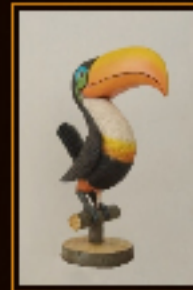

Approx weight:- 43kg

This 7ft tall standing Polar Bear figure is super to use in an Arctic or Polar themed area, as part of a Christmas display or to promote cold and frozen produce. The figure looks fantastic with our 4ft Penguin models in a winter-wonderland theme. This white bear can also be painted brown to order to make a fantastic standing Grizzly Bear for North American themes. We also have a small Baby Polar Bear with Ice-cream (JR 2500).

## WILD ANIMAL THEME

**White Buffalo Head ...** £225.00 Plus VAT

**White Tiger Head ...** £169.00 Plus VAT

**Wild Boar (JR ...** £199.00 Plus VAT

**Wild Boar Head ...** £169.00 Plus VAT

**Wolf (JR 100096)** £199.00 Plus VAT

**Wolf Life-size (JR ...** £399.00 Plus VAT

**Yellow Fin Tuna (JR ...** £199.00 Plus VAT

**Zebra Head - Furry ...** £199.00 Plus VAT

**Zebra Life-size (JR ...** £565.00 Plus VAT

# Guinness Style Toucan 2ft (GST)

This 2ft Guinness style Toucan would brighten any bar. The detail of this model is really superb.

Our Price: **£169.00**  
Plus Delivery & VAT