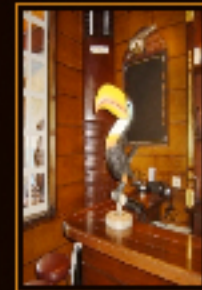

**Wolf Life-size (JR ...** £399.00 Plus VAT

**Yellow Fin Tuna (JR ...** £199.00 Plus VAT

**Zebra Head - Furry ...** £199.00 Plus VAT

**Zebra Life-size (JR ...** £565.00 Plus VAT

# Guinness Style Toucan 2ft (GST)

This 2ft Guinness style Toucan would brighten any bar. The detail of this model is really superb.

Our Price: **£169.00**  
Plus Delivery & VAT