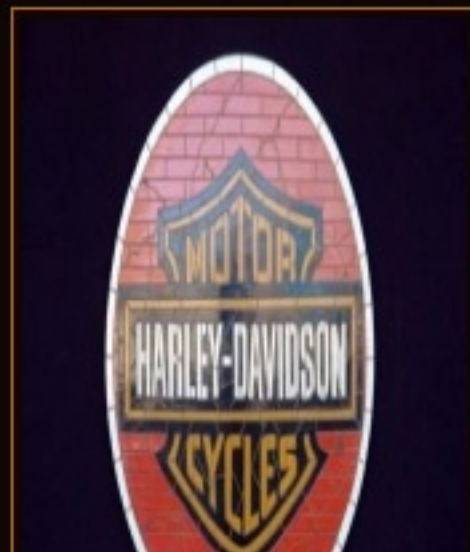

Harley Davidson ... £169.00 Plus VAT